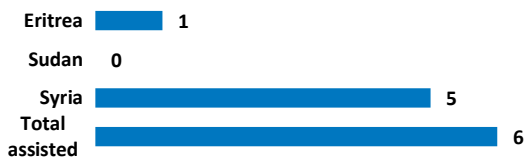

Emergency Transit Centre

1-29 February 2020

3,249 refugees of different nationalities arrived at the ETC since its establishment in September 2008.

6 refugees originating from **Eritrea and Syria**, evacuated from **Libya** were assisted in February.

Due to operational challenges both in Syria and Libya, arrival of some 80 refugees was postponed for March. **6** refugees are hosted at the ETC as of end of February.

Countries of Origin