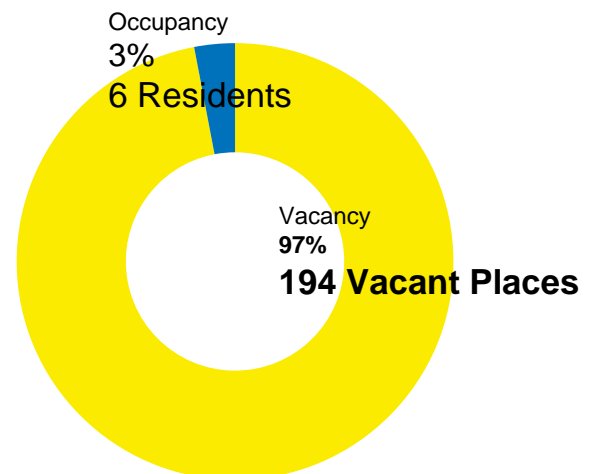

Vacancy and Occupancy as of 31 January

*The maximum capacity of the ETC is 200. However, the actual capacity does not coincide the number of vacant places 89, due to special room arrangements for people with specific needs.