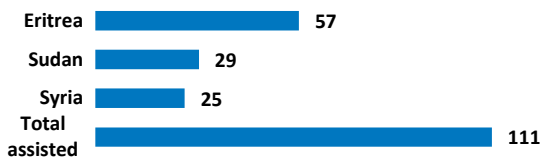

Emergency Transit Centre

1-31 January 2020

3,249 refugees of different nationalities arrived at the ETC since its establishment in September 2008.

106 refugees (including **34** UAM) originating from **Eritrea, Sudan and Syria**, evacuated from **Libya** and **111** assisted in January.

105 refugees departed to their resettlement countries. **71** refugees to **Norway** and **34** UAM refugees to **Sweden**. **6** refugees were hosted at the ETC as of the reporting time.

Countries of Origin