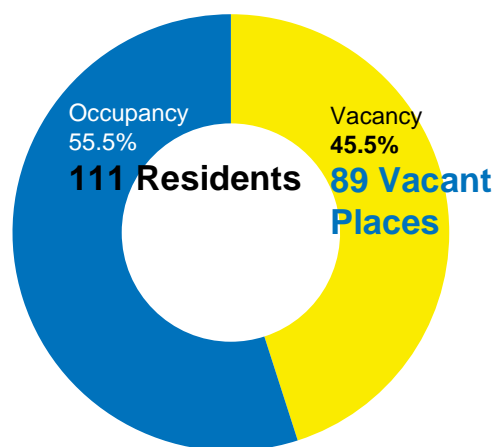

Vacancy and Occupancy as of 31 December

*The maximum capacity of the ETC is 200. However, the actual capacity does not coincide the number of vacant places 89, due to special room arrangements for people with specific needs.