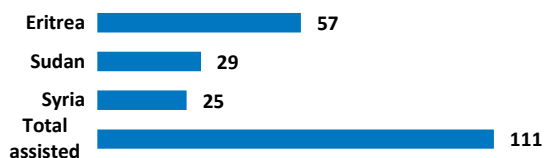

Emergency Transit Centre

1-31 December 2019

3,249 refugees of different nationalities arrived at the ETC since its establishment in September 2008.

106 refugees (including **34** UAM) originating from **Eritrea, Sudan and Syria**, evacuated from **Libya** and **189** assisted in December.

78 refugees departed to their resettlement countries. **67** refugees to **Norway** and **11** refugees to the **UK**. **111** refugees were hosted at the ETC at the end of December.

Countries of Origin