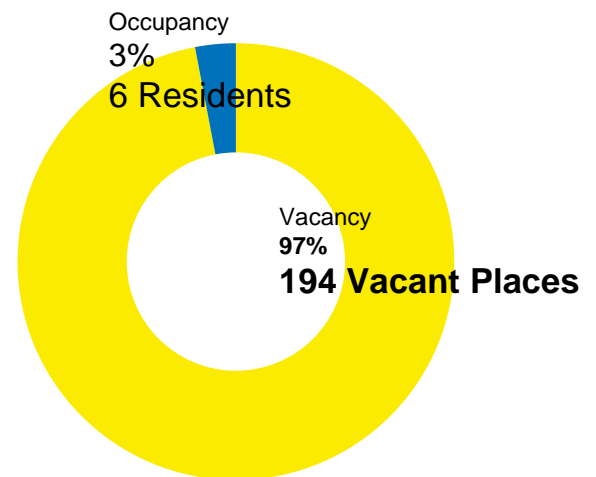

Vacancy and Occupancy as of 31 January

*The maximum capacity of the ETC is 200. However, the actual capacity does not coincide the number of vacant places 89, due to special room arrangements for people with specific needs.