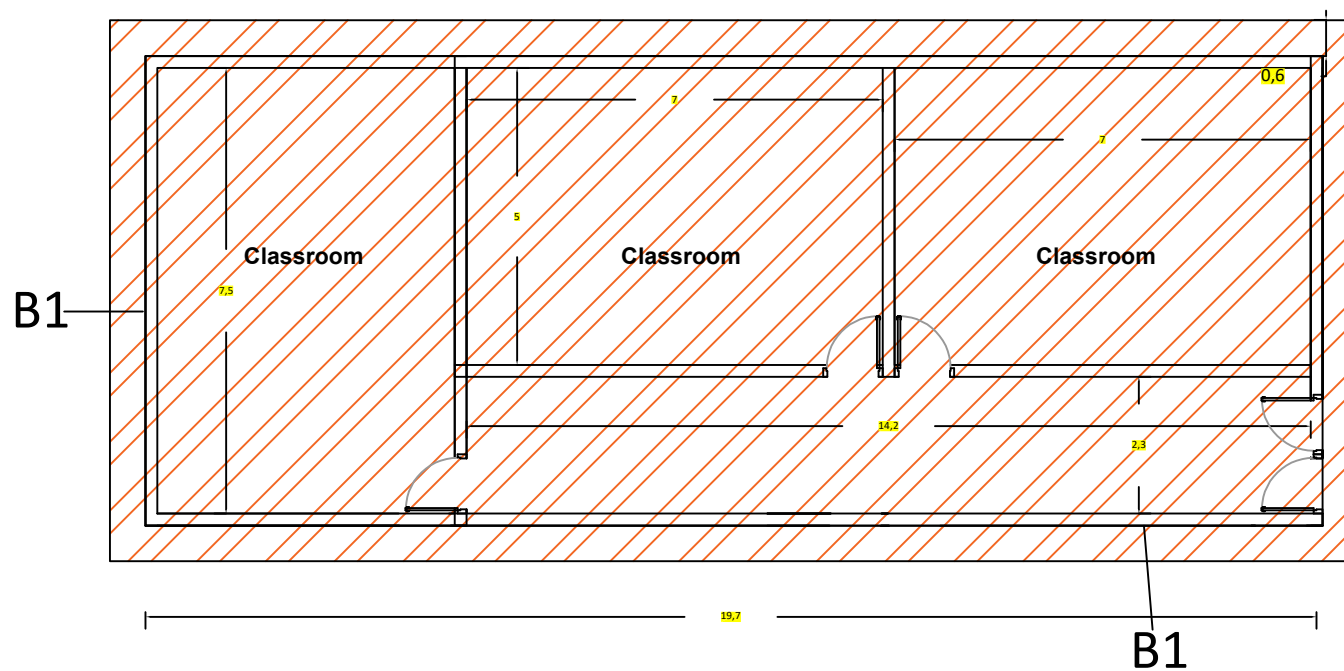

Project Name

Construction of Three
Class Rooms at 1 Shubat
Primary School in Erbil

Project Place

Erbil Governorate

Legend

Sheet Title

Slab and Beams Plan

Sheet No.

5

Designed By

UNHCR Technical Unit