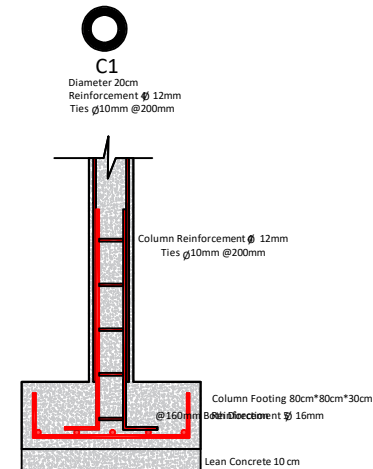

Project Name

Construction of Three Classrooms at 1 Shubat Primary School in Erbil

Project Place

Erbil Governorate

Legend

Sheet Title

-Wall Section
-Raft Foundation Reinforcement
-Slab Reinforcement
-Beams Detail

Sheet No.

3

Designed By

UNHCR Technical Unit