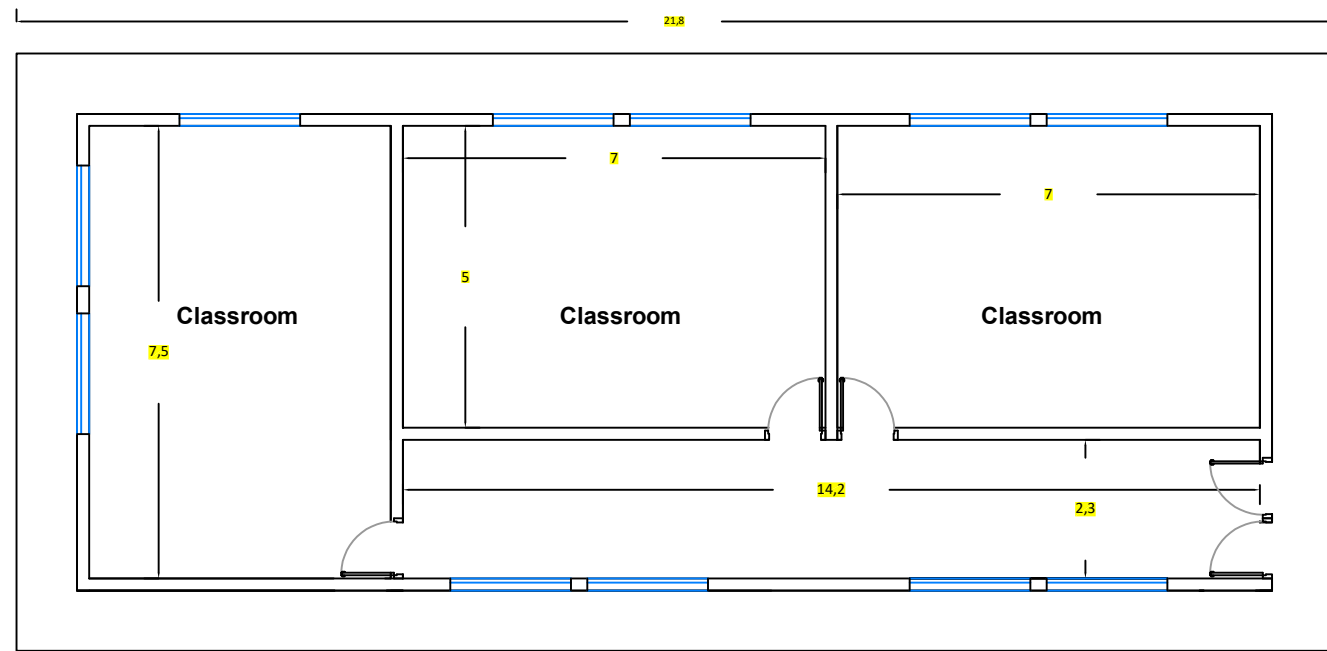

Project Name

Construction of Three
Class Rooms at 1 Shubat
Primary School in Erbil

Project Place

Erbil Governorate

Legend

Sheet Title

General Plan

Sheet No.

1

Designed By

UNHCR Technical Unit