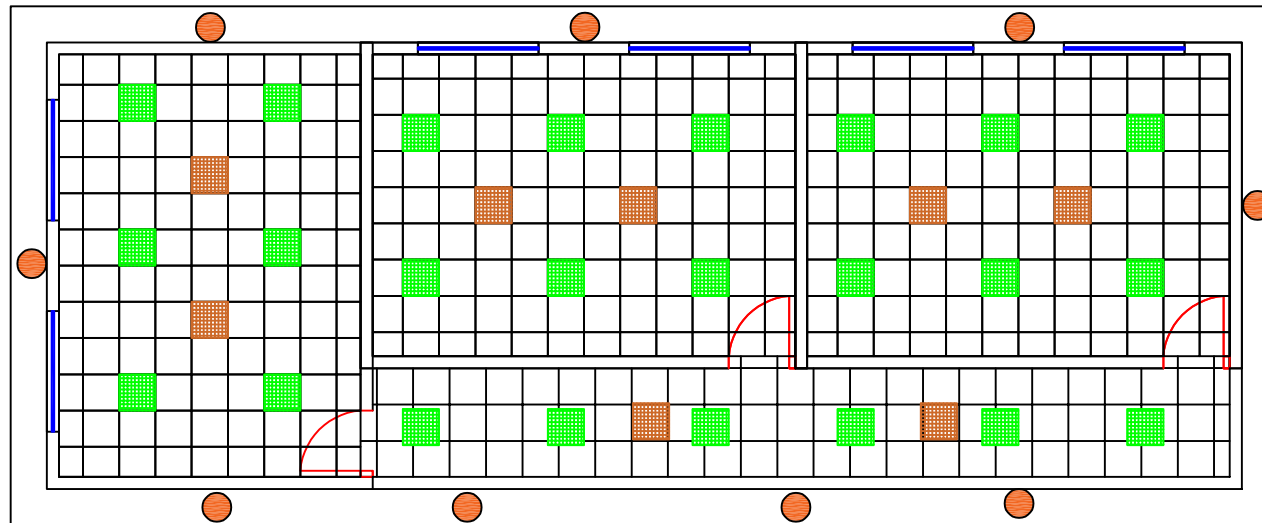

Project Name

Construction of Three
Class Rooms at 1 Shubat
Primary School in Erbil

Project Place

Erbil Governorate

Legend

Sheet Title

Porcelain Plan

Sheet No.

6

Designed By

UNHCR Technical Unit

Project Name

Construction of Three Class Rooms at 1 Shubat Primary School in Erbil

Project Place

Erbil Governorate

Legend