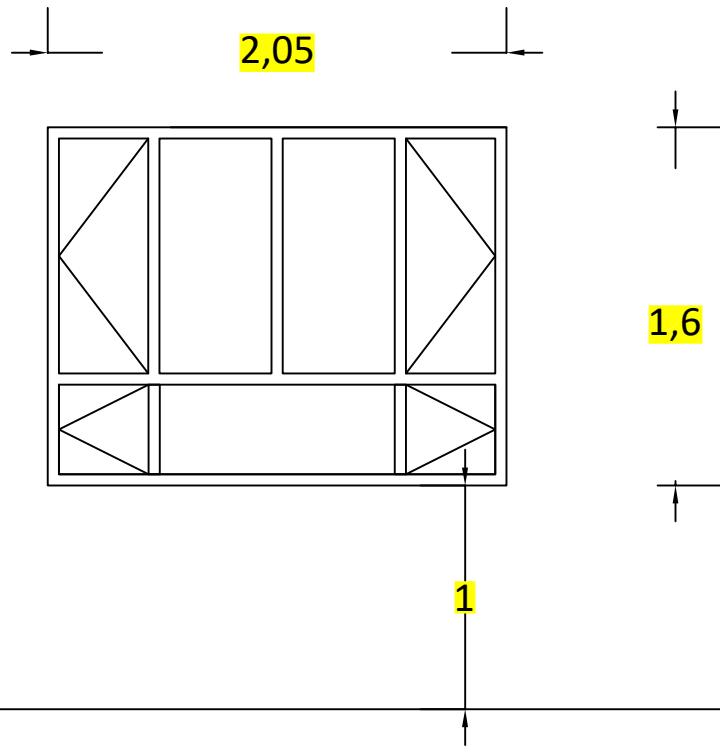

Project Name

Construction of Three Class Rooms at 1 Shubat Primary School in Erbil

Project Place

Erbil Governorate

Legend

Sheet Title

Doors and Windows Details

Sheet No.

8

Designed By

UNHCR Technical Unit

Aluminum Window