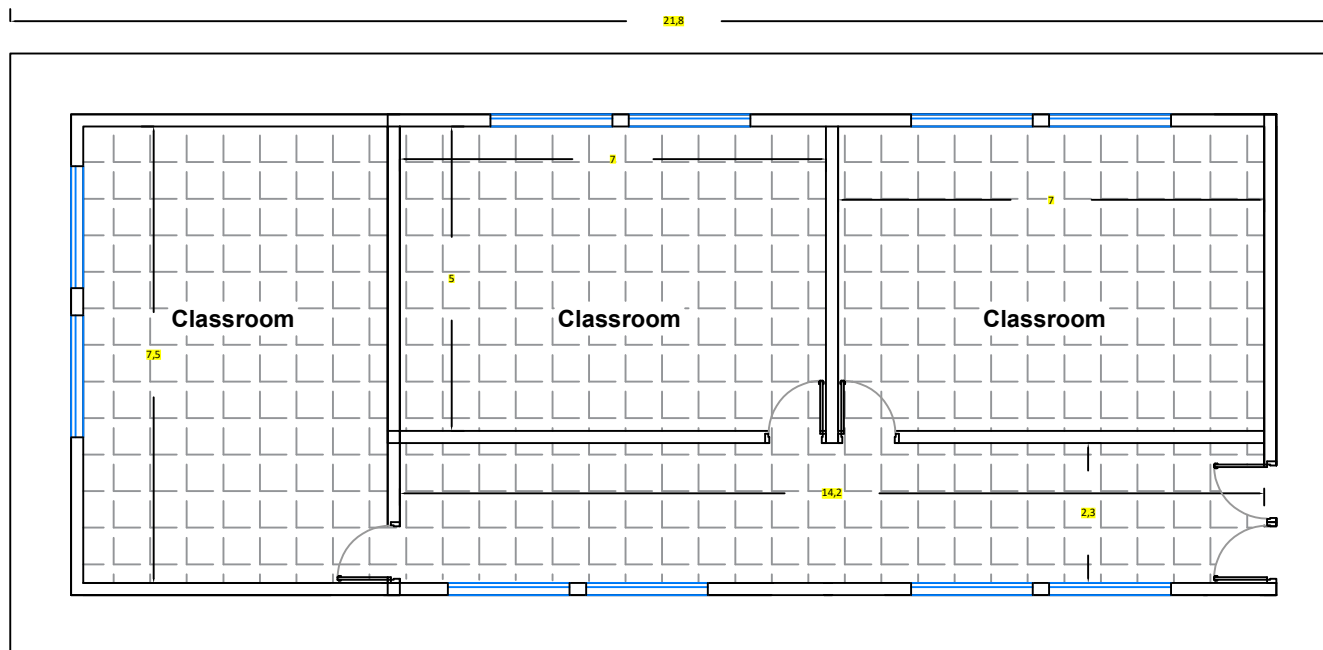

Project Name

Construction of Three
Class Rooms at 1 Shubat
Primary School in Erbil

Project Place

Erbil Governorate

Legend

Sheet Title

Porcelain Plan

Sheet No.