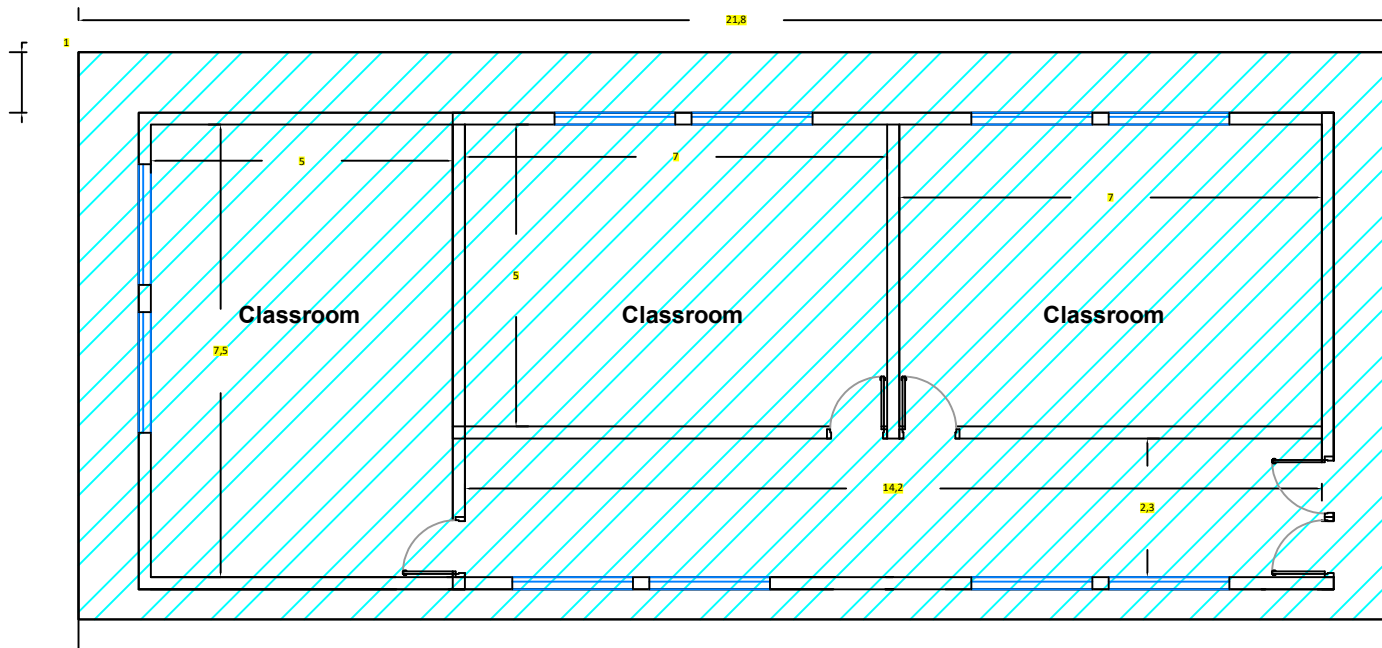

Sheet Title

Raft Foundation Plan

Sheet No.

2

Designed By

UNHCR Technical Unit

Project Name

Construction of Three Classrooms at 1 Shubat Primary School in Erbil