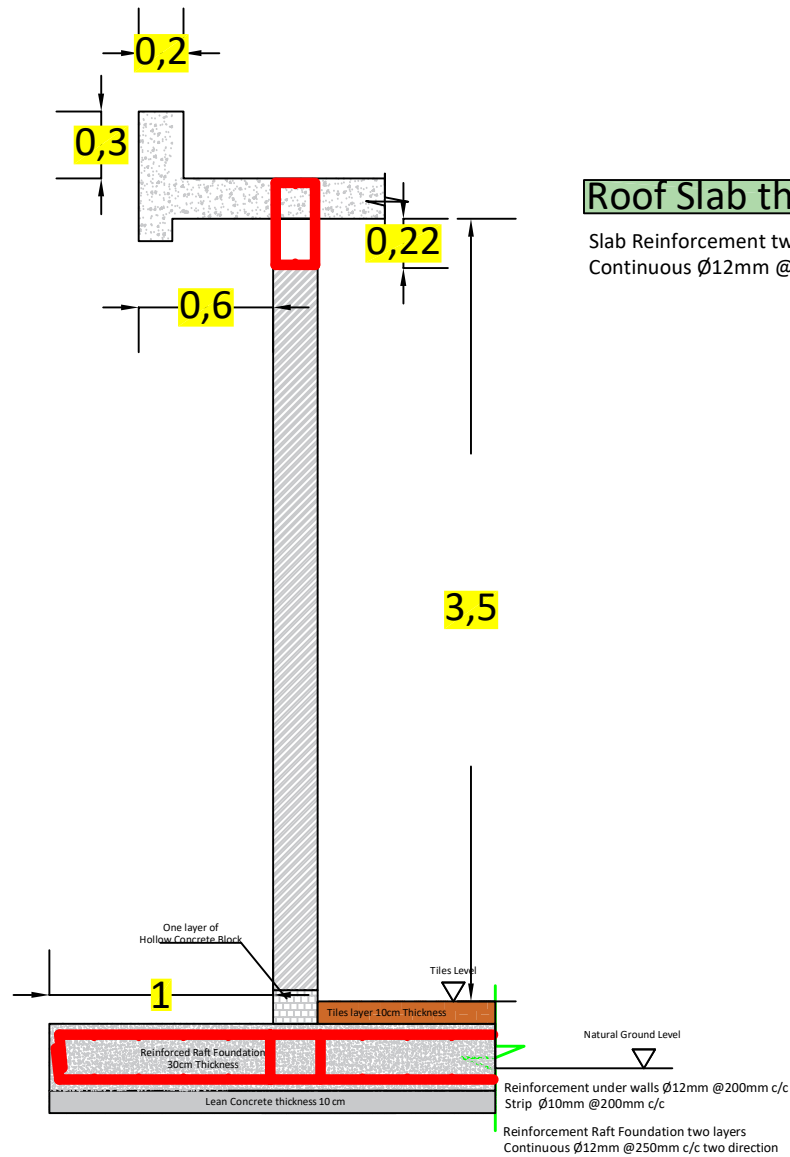

Project Name

Construction of Three Classrooms at 1 Shubat Primary School in Erbil

Project Place

Erbil Governorate

Legend

Sheet Title

-Wall Section
-Raft Foundation Reinforcement
-Slab Reinforcement
-Beams Detail

Sheet No.

3

Designed By

UNHCR Technical Unit