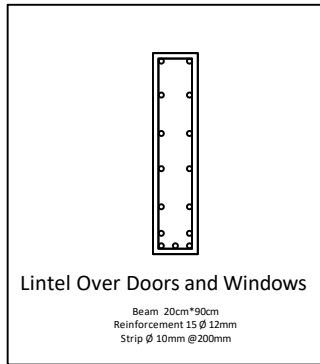

Project Name

Construction of Three Classrooms at 1 Shubat Primary School in Erbil

Project Place

Erbil Governorate

Legend

Sheet Title

-Wall Section
-Raft Foundation Reinforcement
-Slab Reinforcement
-Beams Detail

Sheet No.

3

Designed By

UNHCR Technical Unit