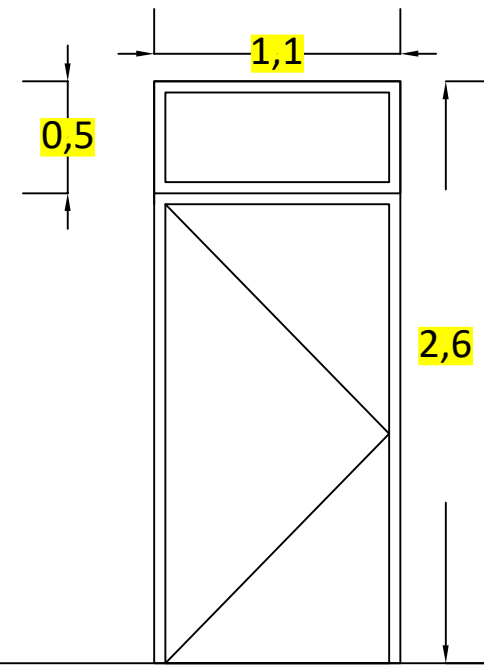

Classroom Door