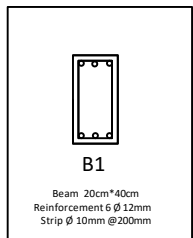

Project Name

Construction of Three Classrooms at 1 Shubat Primary School in Erbil

Project Place

Erbil Governorate

Legend

Sheet Title

-Wall Section
-Raft Foundation Reinforcement
-Slab Reinforcement
-Beams Detail

Sheet No.

3

Designed By

UNHCR Technical Unit