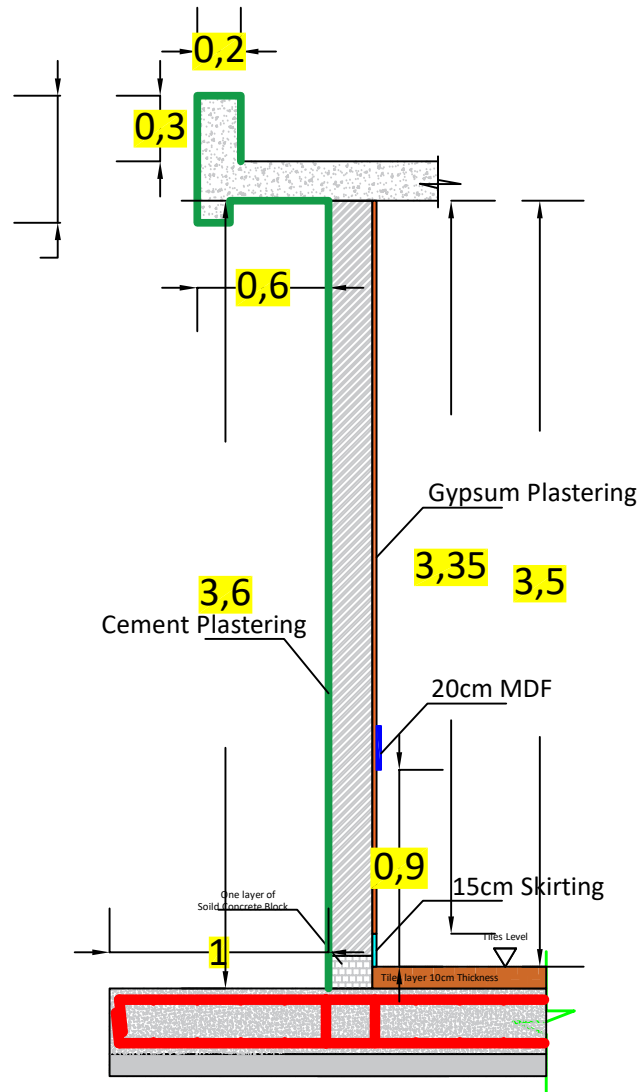

Project Place

Erbil Governorate

Legend

Sheet Title

-Wall Section
-Raft Foundation Reinforcement
-Slab Reinforcement
-Beams Detail

Sheet No.

3

Designed By

UNHCR Technical Unit

Project Name

Construction of Three Class Rooms at 1 Shubat Primary School in Erbil

Project Place

Erbil Governorate

Legend

Sheet Title

Finishing Details

Sheet No.

4

Designed By

UNHCR Technical Unit

0,58

Project Name

Construction of Three
Class Rooms at 1 Shubat
Primary School in Erbil

Project Place