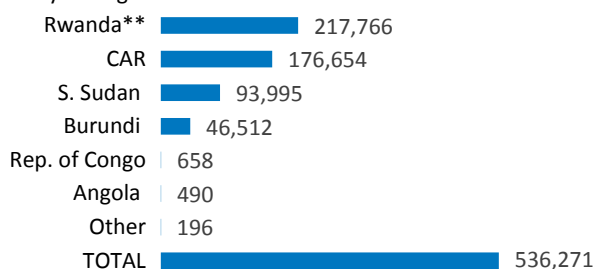

DR Congo

31 August 2018

12,909 Individual identity cards were issued to CAR refugees aged 12 and above, allowing them, among other things, freedom of movement and access to banking institutions.

99.3% of refugees in DRC live in rural areas, and 74% live outside refugee camps or settlements.

37,398 Rwandan refugees voluntarily repatriated in safety and dignity with UNHCR support since 2014.

POPULATION OF CONCERN

536,271 refugees and 3,546 asylum-seekers in DRC,

4.49M* Internally Displaced Persons

Country of origin

* Source for IDP statistics: OCHA as of December 2017

** The DRC Government presented the number of 245,052 Rwandan refugees as the outcome of a pre-registration exercise by the National Commission for Refugees from December 2014 to January 2015. Biometric registration of Rwandan refugees is ongoing.