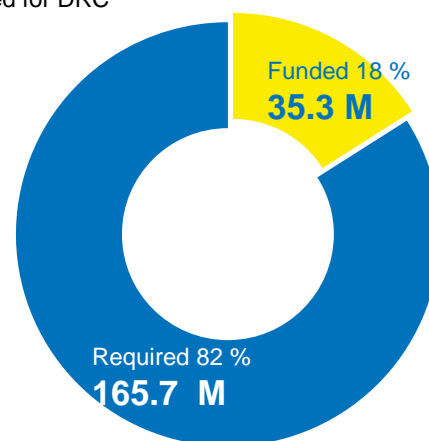

FUNDING AS OF 28 AUGUST

USD 201.0 M

requested for DRC