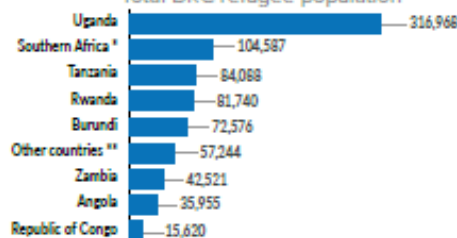

Country of origin

* Source for IDP statistics: OCHA as of December 2017

** The DRC Government presented the number of 245,052 Rwandan refugees as the outcome of a pre-registration exercise by the National Commission for Refugees from December 2014 to January 2015. Biometric registration of Rwandan refugees is ongoing.

FUNDING AS OF 28 AUGUST

USD 201.0 M

requested for DRC

UNHCR PRESENCE

Staff:

- 266 National staff
- 96 International staff
- 36 Affiliate workforce and deployees

Offices:

- 1 Regional Representation in Kinshasa
- 5 Sub-Offices: Aru, Gbadolite, Goma, Kananga, Lubumbashi
- 9 Field Offices: Baraka, Bukavu, Bunia, Dungu, Kalemie, Libenge, Mbuji-Mayi, Monga, Tshikapa
- 4 Field Units: Aba, Bili, Uvira, Zongo

Biometric registration of CAR refugees near Gbadolite, North Ubangi ©HCR/N.

Refugee Population in DRC

536,271
Total refugee population

Source: UNHCR

*Other include Somalia, Ivory Coast, Eritrea, Liberia, Syria, Chad, etc.

Age and gender breakdown of refugee population in DRC

DRC Refugees in Africa

811,299
Total DRC refugee population

Source: UNHCR

*Southern Africa include Namibia, Botswana, Lesotho, Malawi, Zimbabwe, Mozambique, Madagascar, RSA and the Kingdom of Eswatini.