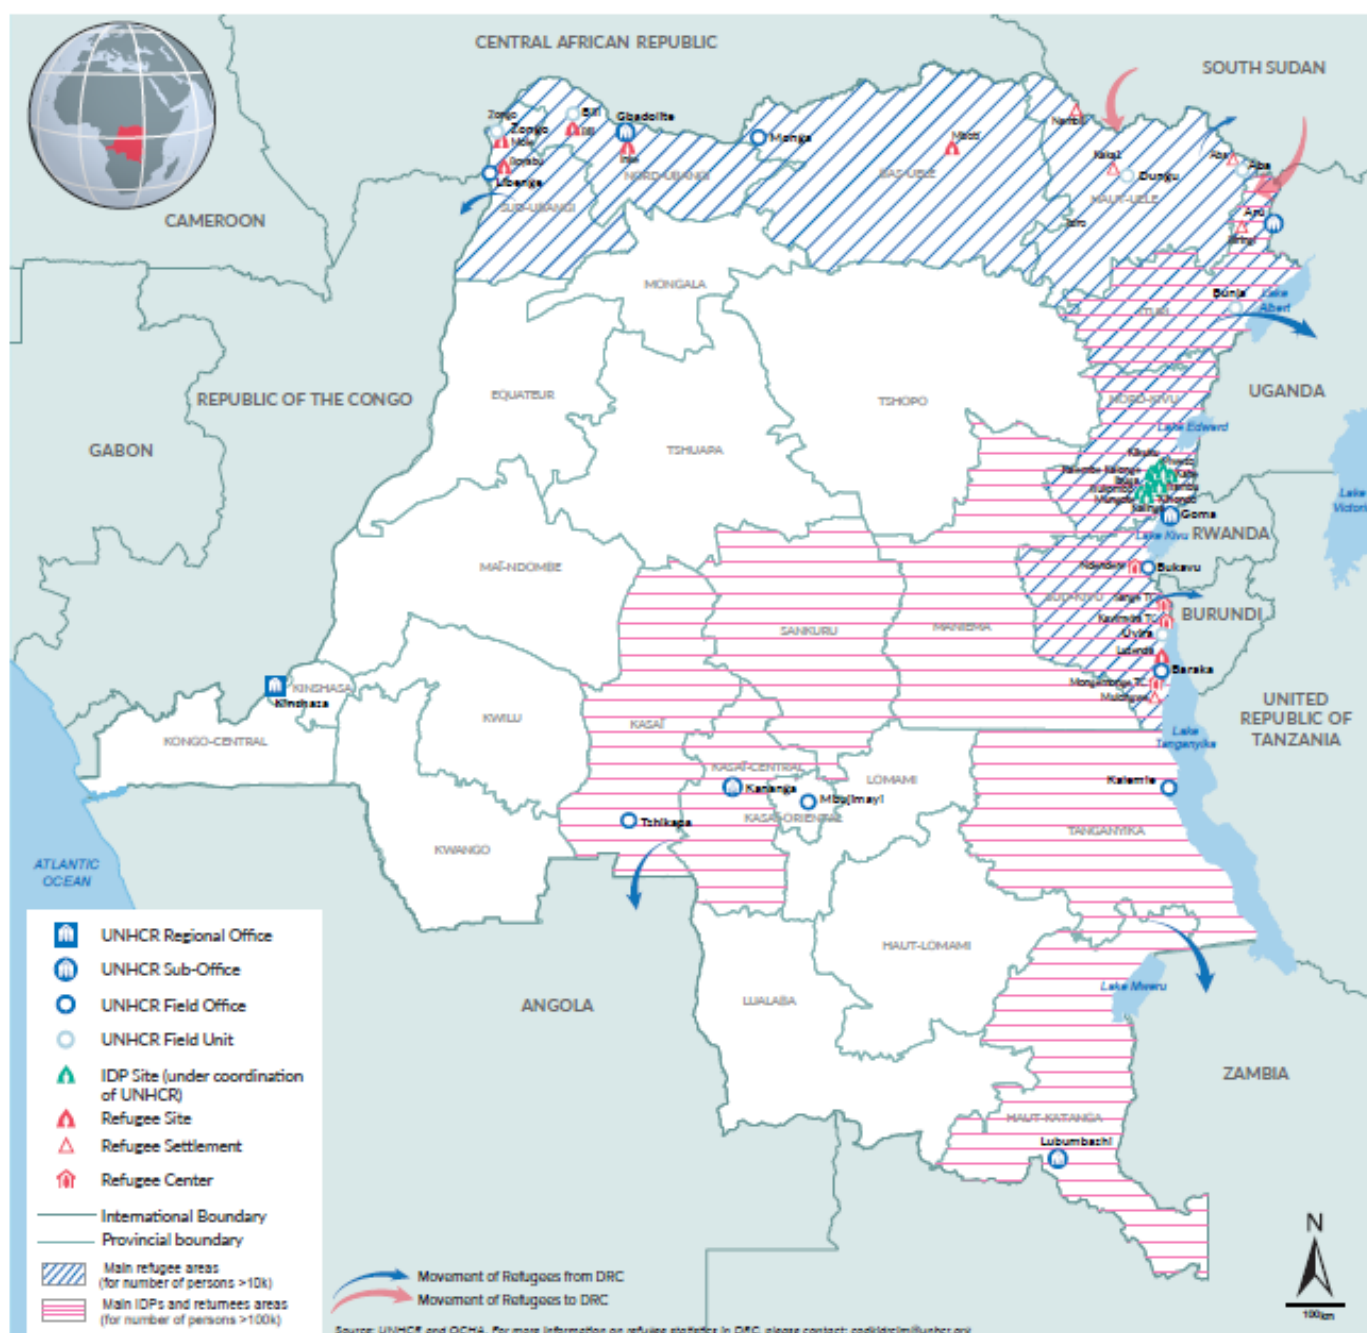

Biometric registration of CAR refugees near Gbadolite, North Ubangi ©HCR/N.

Refugee Population in DRC

536,271
Total refugee population

Source: UNHCR

*Other include Somalia, Ivory Coast, Eritrea, Liberia, Syria, Chad, etc.

Age and gender breakdown of refugee population in DRC

DRC Refugees in Africa

811,299
Total DRC refugee population

Source: UNHCR

*Southern Africa include Namibia, Botswana, Lesotho, Malawi, Zimbabwe, Mozambique, Madagascar, RSA and the Kingdom of Eswatini.

**Other Countries include South Sudan, Kenya, Central African Republic and Chad

Working with Partners

- Together with the DRC Government, through our counterpart, the National Commission for Refugees (CNR), UNHCR ensures international protection and delivery of multi-sectorial assistance to persons of concern.
- Refugee response: UNHCR closely collaborates with UN Agencies and directly works with 16 national and international implementing partners (ACTION AID, ACTED, ADES, ADSSE, AIDES, AIRD, ADRA, COOPI, CNR, DRC, INTERSOS, NRC, SAVE CONGO, TSF and WAR CHILD Netherland and WAR CHILD UK) as well as many operational partners in the DRC.
- IDP response: UNHCR implementing partners are: NRC, ACTION AID, WAR CHILD UK. Within the cluster system, UNHCR leads the Protection Cluster and co-leads the Protection and Prevention component of the National Strategy on SGBV. UNHCR also leads the Shelter Working Group within the Shelter/NFI Cluster, co-leads the Camp Coordination and Camp Management Working Group jointly with IOM, and co-leads the National Cash Working Group jointly with UNOCHA.

Major donors of unrestricted and regional funds in 2018

Sweden (98.2M) | Private Donors Spain (45.2M) | Norway (42.5M) | Netherlands (39.1M) | United Kingdom (31.7M) | Denmark (25.5M) | Private Donors Republic of Korea (22.2M) | Switzerland (15.2M) | France (14M) | Germany (13.7M) | Private Donors Japan (13 M) | Private Donors Italy (11.9M) | Italy (11.2M) | Private Donors Sweden (10.2M).