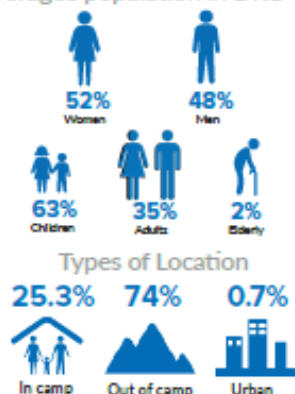

37,398 Rwandan refugees voluntarily repatriated in safety and dignity with UNHCR support since 2014.

POPULATION OF CONCERN

536,271 refugees and 3,546 asylum-seekers in DRC,

4.49M* Internally Displaced Persons

Country of origin

* Source for IDP statistics: OCHA as of December 2017

** The DRC Government presented the number of 245,052 Rwandan refugees as the outcome of a pre-registration exercise by the National Commission for Refugees from December 2014 to January 2015. Biometric registration of Rwandan refugees is ongoing.

Biometric registration of CAR refugees near Gbadolite, North Ubangi ©HCR/N.

Refugee Population in DRC

536,271
Total refugee population

Source: UNHCR

*Other include Somalia, Ivory Coast, Eritrea, Liberia, Syria, Chad, etc.

Age and gender breakdown of refugee population in DRC

DRC Refugees in Africa

811,299
Total DRC refugee population

Source: UNHCR

*Southern Africa include Namibia, Botswana, Lesotho, Malawi, Zimbabwe, Mozambique, Madagascar, RSA and the Kingdom of Eswatini.