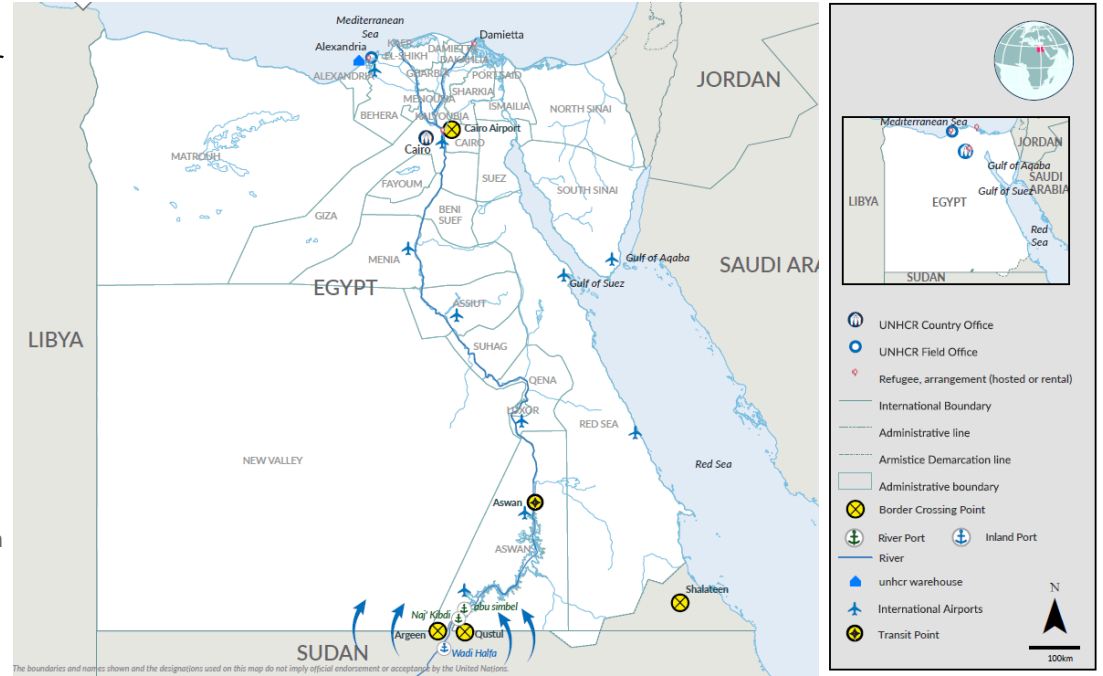

**Introduction**

Due to the outbreak of conflict in Sudan between the Sudanese Armed Forces (SAF) and the Rapid Support Forces (RSF), over **506,000** (99% are Sudanese) have entered Egypt to flee the violence. This dashboard gives an overview of arrivals and registration trends.

 **506,000** Individuals arrived (post conflict, since 15th April 2023) according to Govt. of Egypt/MFA

 **745,300** Individuals who arrived from Sudan scheduled for registration (appointments)

 **422,137** Newly registered individuals **57%** Registered, out of total individuals scheduled for registration

**New Arrivals Registered**

**Registration Appointment Trend**

Overall registered population

**781,463**  
Individuals

Gender (Head of Households)

● Male ● Female

New arrivals from Sudan provided with appointments

**57%**  
Reg. %

**28,714**  
**7%**

\*\* Individuals who arrived from Sudan, registered & processed for emergency cash assistance.