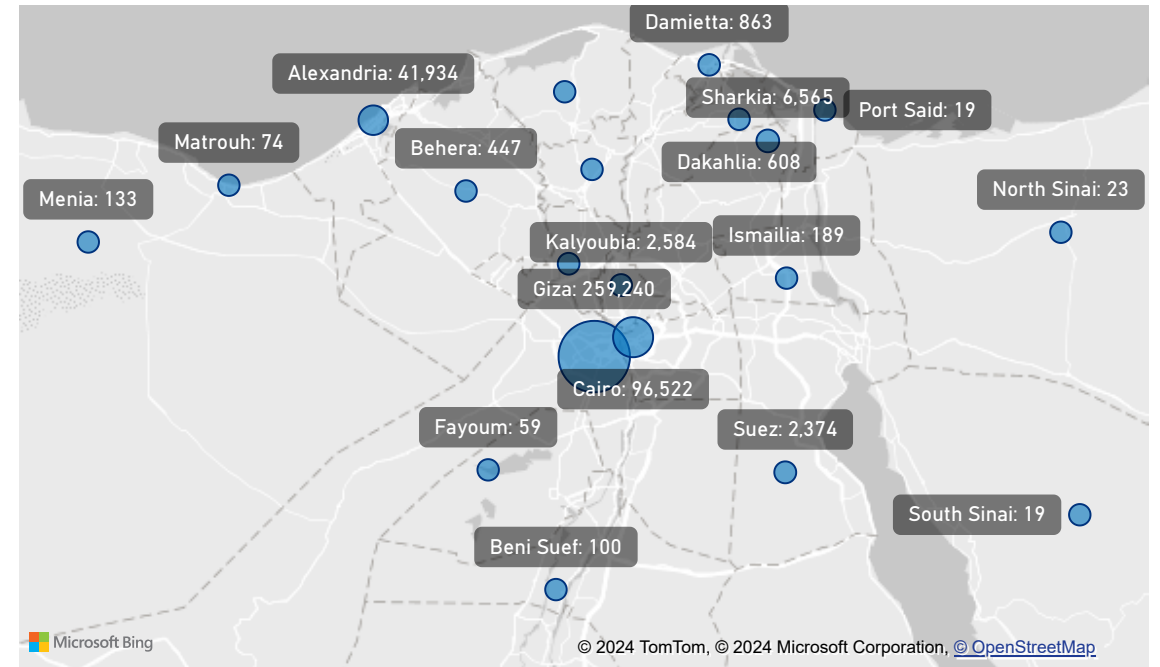

**Introduction**

Due to the outbreak of conflict in Sudan between the Sudanese Armed Forces (SAF) and the Rapid Support Forces (RSF), over **506,000** (99% are Sudanese) have entered Egypt to flee the violence. This dashboard gives an overview of arrivals and registration trends.

**New Arrivals Registered**

**Registration Appointment Trend**

Overall registered population

**781,463**  
Individuals

Gender (Head of Households)

● Male ● Female

New arrivals from Sudan provided with appointments

**304,385**  
Total Households

**745,300**  
Total Individuals

Gender (Head of households)

● Female ● Male

New arrivals from Sudan registered

**171,375**  
Total Registered Households

**422,137**  
Individuals

**57%**  
Reg. %

**28,714**  
**7%**

\*\* Individuals who arrived from Sudan, registered & processed for emergency cash assistance.