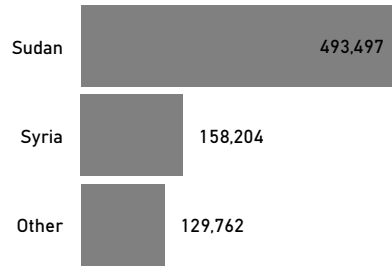

**Introduction**

Due to the outbreak of conflict in Sudan between the Sudanese Armed Forces (SAF) and the Rapid Support Forces (RSF), over **506,000** (99% are Sudanese) have entered Egypt to flee the violence. This dashboard gives an overview of arrivals and registration trends.

 **506,000** Individuals arrived (post conflict, since 15th April 2023) according to Govt. of Egypt/MFA

 **745,300** Individuals who arrived from Sudan scheduled for registration (appointments)

 **422,137** Newly registered individuals **57%** Registered, out of total individuals scheduled for registration

**New Arrivals Registered**

**Registration Appointment Trend**

Overall registered population

**781,463**  
Individuals

Gender (Head of Households)

● Male ● Female

New arrivals from Sudan provided with appointments

**304,385**  
Total Households

**745,300**  
Total Individuals

Gender (Head of households)

● Female ● Male

New arrivals from Sudan registered

**171,375**  
Total Registered Households

**422,137**  
Individuals