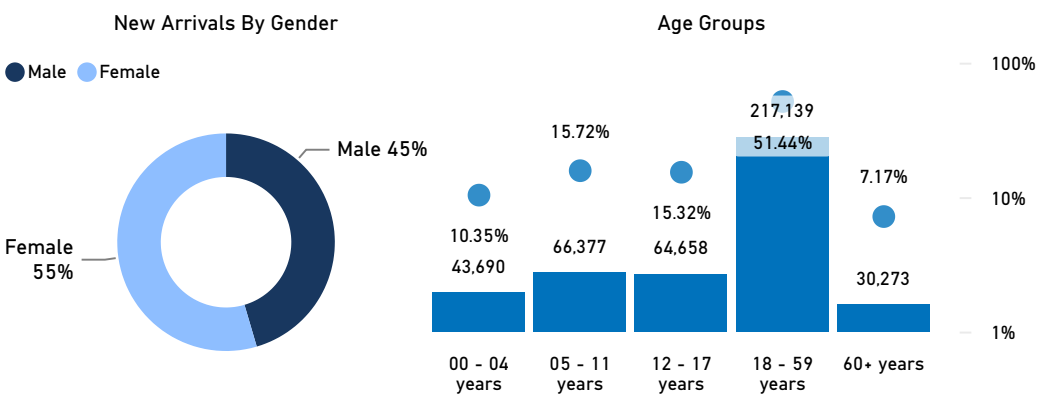

**Introduction**

Due to the outbreak of conflict in Sudan between the Sudanese Armed Forces (SAF) and the Rapid Support Forces (RSF), over **506,000** (99% are Sudanese) have entered Egypt to flee the violence. This dashboard gives an overview of arrivals and registration trends.

 **506,000** Individuals arrived (post conflict, since 15th April 2023) according to Govt. of Egypt/MFA

 **745,300** Individuals who arrived from Sudan scheduled for registration (appointments)

 **422,137** Newly registered individuals **57%** Registered, out of total individuals scheduled for registration

**New Arrivals Registered**

**Registration Appointment Trend**

Overall registered population

**781,463**  
Individuals

Gender (Head of Households)

● Male ● Female

New arrivals from Sudan provided with appointments