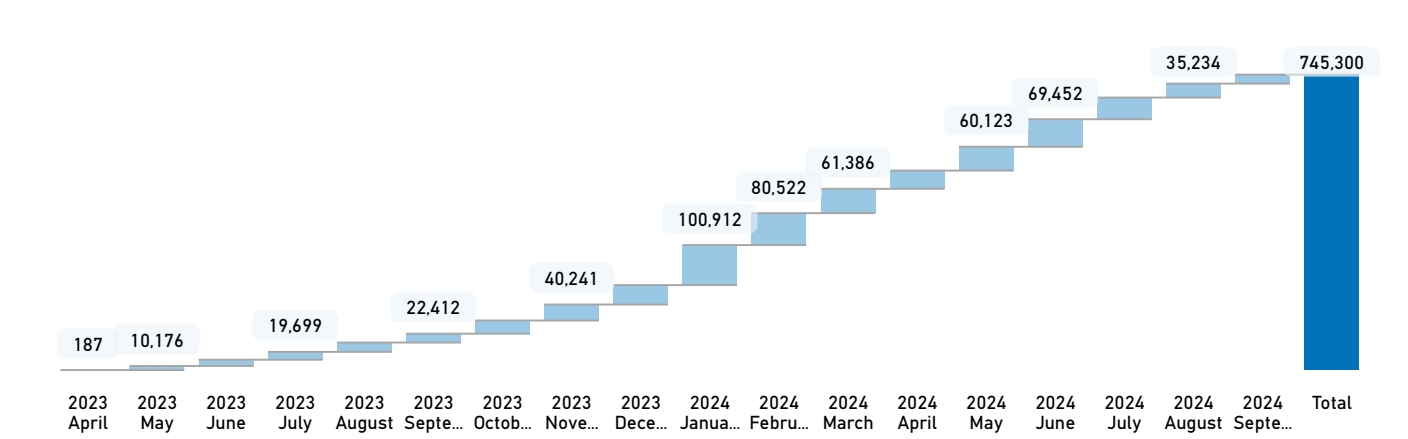

**Introduction**

Due to the outbreak of conflict in Sudan between the Sudanese Armed Forces (SAF) and the Rapid Support Forces (RSF), over **506,000** (99% are Sudanese) have entered Egypt to flee the violence. This dashboard gives an overview of arrivals and registration trends.

 **506,000** Individuals arrived (post conflict, since 15th April 2023) according to Govt. of Egypt/MFA

 **745,300** Individuals who arrived from Sudan scheduled for registration (appointments)

 **422,137** Newly registered individuals **57%** Registered, out of total individuals scheduled for registration

**New Arrivals Registered**

**Registration Appointment Trend**

Overall registered population

**781,463**  
Individuals

Gender (Head of Households)

● Male ● Female

New arrivals from Sudan provided with appointments