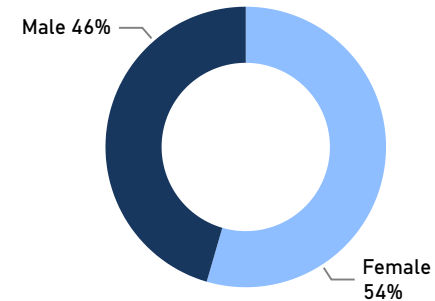

**Introduction**

Due to the outbreak of conflict in Sudan between the Sudanese Armed Forces (SAF) and the Rapid Support Forces (RSF), over **506,000** (99% are Sudanese) have entered Egypt to flee the violence. This dashboard gives an overview of arrivals and registration trends.

 **506,000** Individuals arrived (post conflict, since 15th April 2023) according to Govt. of Egypt/MFA

 **745,300** Individuals who arrived from Sudan scheduled for registration (appointments)

 **422,137** Newly registered individuals **57%** Registered, out of total individuals scheduled for registration

**New Arrivals Registered**

**Registration Appointment Trend**

Overall registered population

**781,463**  
Individuals

Gender (Head of Households)

● Male ● Female

New arrivals from Sudan provided with appointments

**304,385**  
Total Households

**745,300**  
Total Individuals

Gender (Head of households)

● Female ● Male

New arrivals from Sudan registered

**171,375**  
Total Registered Households

**422,137**  
Individuals