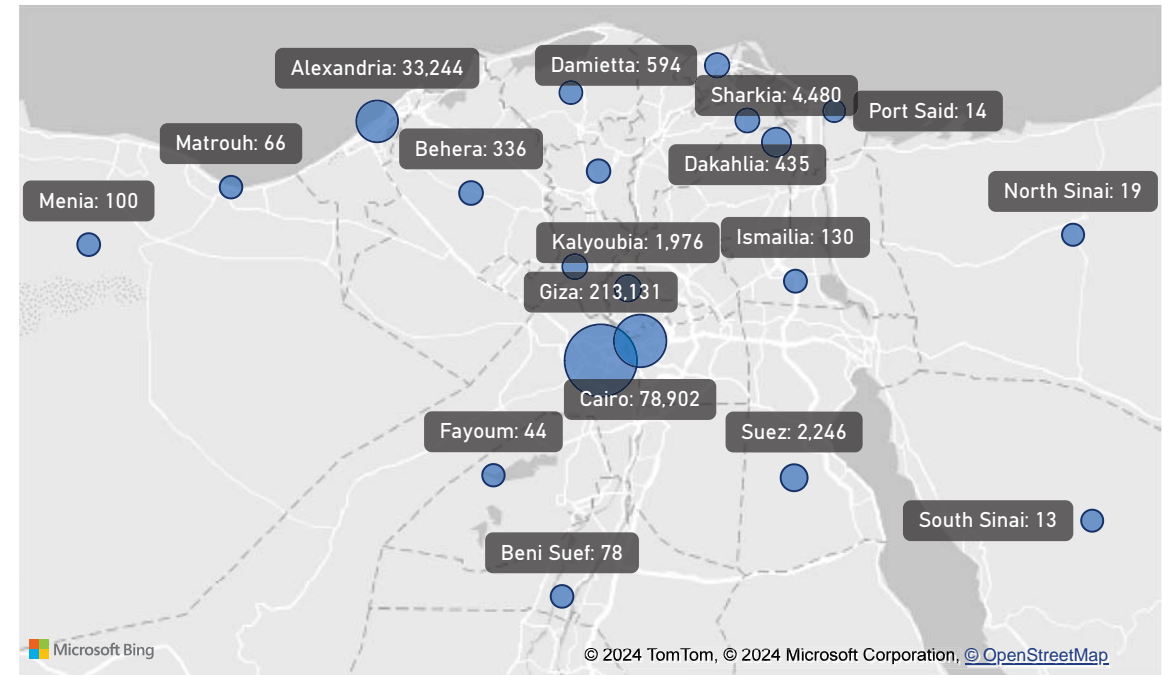

New arrivals from Sudan registered

141,398

Total Registered Households

343,488

Individuals

52%

Reg. %

28,714
8%

** Individuals who arrived from Sudan, registered & processed for emergency cash assistance.