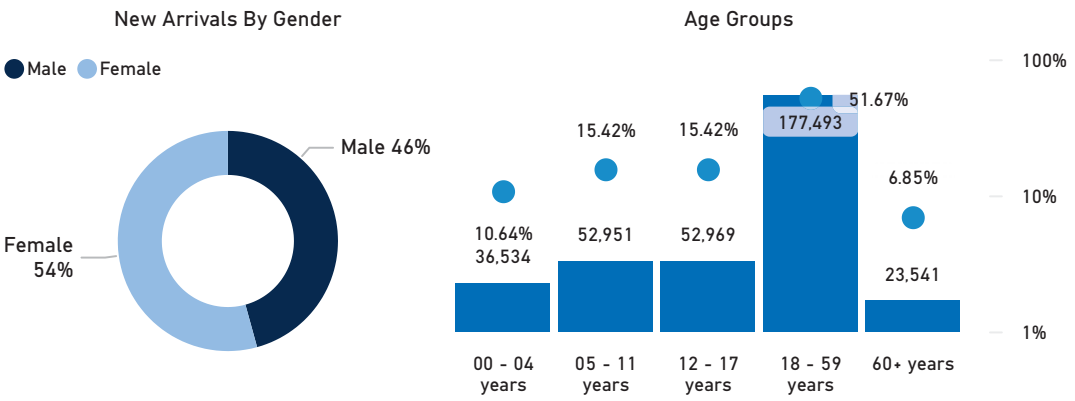

Introduction

Due to the outbreak of conflict in Sudan between the Sudanese Armed Forces (SAF) and the Rapid Support Forces (RSF), over 506,000 (99% are Sudanese) have entered Egypt to flee the violence. This dashboard gives an overview of arrivals and registration trends.

 **506,000** Individuals arrived (post conflict, since 15th April 2023) according to Govt. of Egypt/MFA

 **658,903** Individuals who arrived from Sudan scheduled for registration (appointments)

 **343,488** Newly registered individuals **52%** Registered, out of total individuals scheduled for registration

New Arrivals Registered

Registration Appointment Trend

Overall registered population

700,698

Individuals

Gender (Head of Households)

● Male ● Female

New arrivals from Sudan provided with appointments