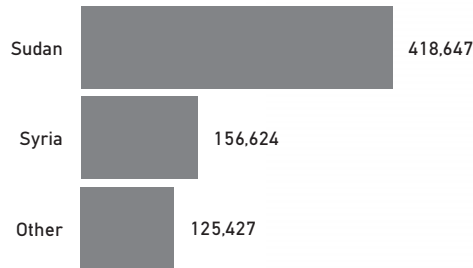

Introduction

Due to the outbreak of conflict in Sudan between the Sudanese Armed Forces (SAF) and the Rapid Support Forces (RSF), over 506,000 (99% are Sudanese) have entered Egypt to flee the violence. This dashboard gives an overview of arrivals and registration trends.

 **506,000** Individuals arrived (post conflict, since 15th April 2023) according to Govt. of Egypt/MFA

 **658,903** Individuals who arrived from Sudan scheduled for registration (appointments)

 **343,488** Newly registered individuals **52%** Registered, out of total individuals scheduled for registration

New Arrivals Registered

Registration Appointment Trend

Overall registered population

700,698

Individuals

Gender (Head of Households)

● Male ● Female

New arrivals from Sudan provided with appointments

269,706

Total Households

658,903

Total Individuals

New arrivals from Sudan registered

141,398

Total Registered Households

343,488