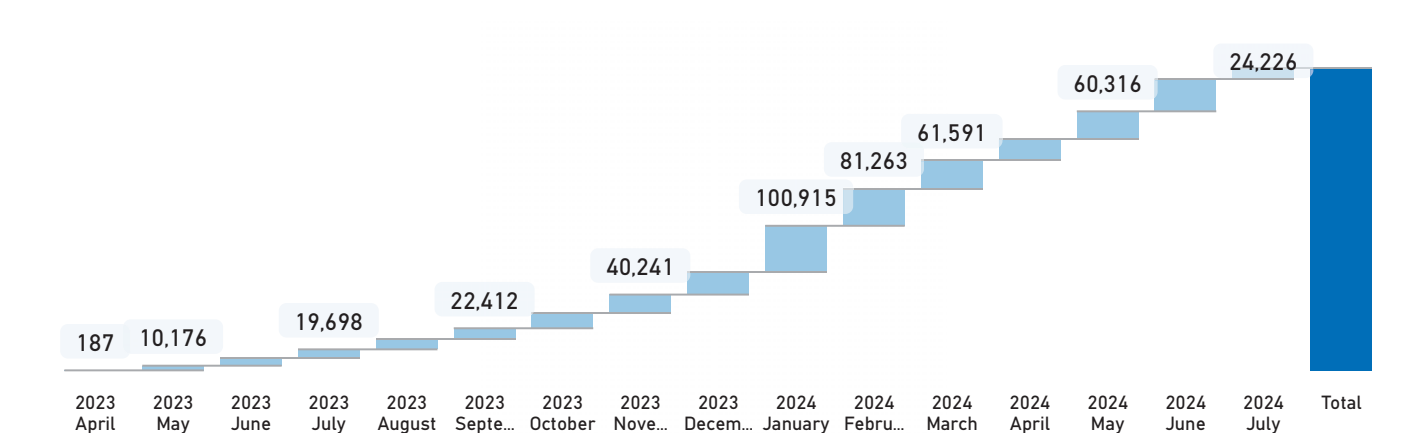

Introduction

Due to the outbreak of conflict in Sudan between the Sudanese Armed Forces (SAF) and the Rapid Support Forces (RSF), over 506,000 (99% are Sudanese) have entered Egypt to flee the violence. This dashboard gives an overview of arrivals and registration trends.

 **506,000** Individuals arrived (post conflict, since 15th April 2023) according to Govt. of Egypt/MFA

 **658,903** Individuals who arrived from Sudan scheduled for registration (appointments)

 **343,488** Newly registered individuals **52%** Registered, out of total individuals scheduled for registration

New Arrivals Registered

Registration Appointment Trend

Overall registered population

700,698

Individuals

Gender (Head of Households)

● Male ● Female

New arrivals from Sudan provided with appointments