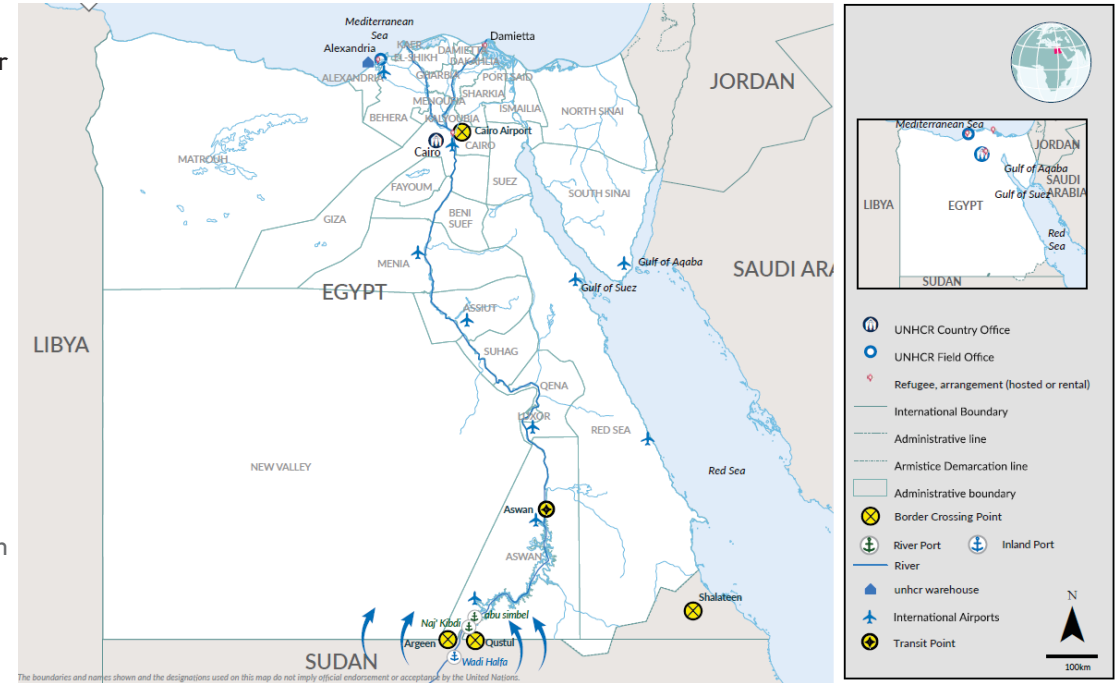

Introduction

Due to the outbreak of conflict in Sudan between the Sudanese Armed Forces (SAF) and the Rapid Support Forces (RSF), over 506,000 (99% are Sudanese) have entered Egypt to flee the violence. This dashboard gives an overview of arrivals and registration trends.

 **506,000** Individuals arrived (post conflict, since 15th April 2023) according to Govt. of Egypt/MFA

 **658,903** Individuals who arrived from Sudan scheduled for registration (appointments)

 **343,488** Newly registered individuals **52%** Registered, out of total individuals scheduled for registration

New Arrivals Registered

Registration Appointment Trend

Overall registered population

700,698

Individuals

Gender (Head of Households)

● Male ● Female

New arrivals from Sudan provided with appointments