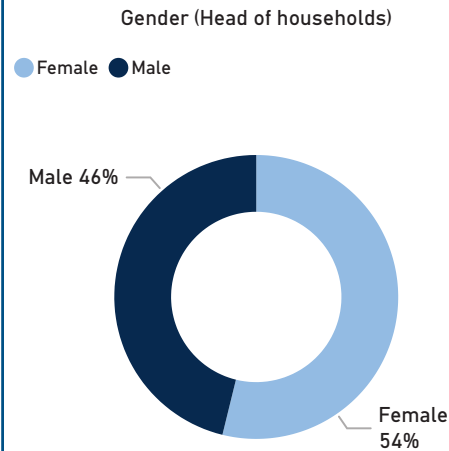

Introduction

Due to the outbreak of conflict in Sudan between the Sudanese Armed Forces (SAF) and the Rapid Support Forces (RSF), over 506,000 (99% are Sudanese) have entered Egypt to flee the violence. This dashboard gives an overview of arrivals and registration trends.

 **506,000** Individuals arrived (post conflict, since 15th April 2023) according to Govt. of Egypt/MFA

 **658,903** Individuals who arrived from Sudan scheduled for registration (appointments)

 **343,488** Newly registered individuals **52%** Registered, out of total individuals scheduled for registration

New Arrivals Registered

Registration Appointment Trend

Overall registered population

700,698

Individuals

Gender (Head of Households)

● Male ● Female

New arrivals from Sudan provided with appointments

269,706

Total Households

658,903

Total Individuals

New arrivals from Sudan registered

141,398

Total Registered Households

343,488