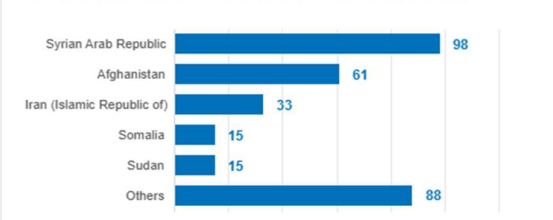

TOP 5 COUNTRIES OF ORIGIN OF NEW ARRIVALS

Note: For an overview of asylum applications and decisions, please see our monthly **Country Fact Sheet**.

Key Figures and Comparisons

Total arrivals this month: **310** persons

Compared with **1,002** in November 2023.

Total arrivals year to date: **5,906** persons

-40% compared with **9,864** in November 2023.

Total number of boat arrivals this month: **0** boats

compared with **12 boats** in November 2023.