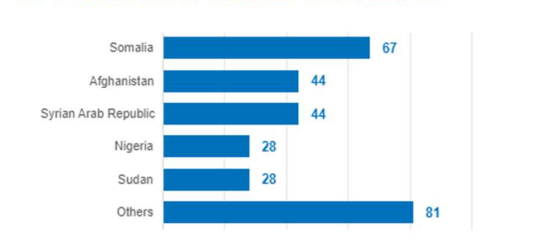

September 2024

Monthly arrivals trends: 2022, 2023 and 2024 (persons)

Cyprus' geographical context

Age-Gender Breakdown

ALL ARRIVALS

■ Men ■ Women ■ Accompanied Children ■ Unaccompanied Children

SEA ARRIVALS

LAND ARRIVALS

SEA AND LAND ARRIVALS

*Land arrivals include individuals who arrived in the northern part of Cyprus by air and crossed the Green Line into the government-controlled areas of Cyprus.

SEA ARRIVALS BY MONTH / YEAR

TOP 5 COUNTRIES OF ORIGIN OF NEW ARRIVALS

Note: For an overview of asylum applications and decisions, please see our monthly **Country Fact Sheet**.

Key Figures and Comparisons

Total arrivals this month: **292** persons