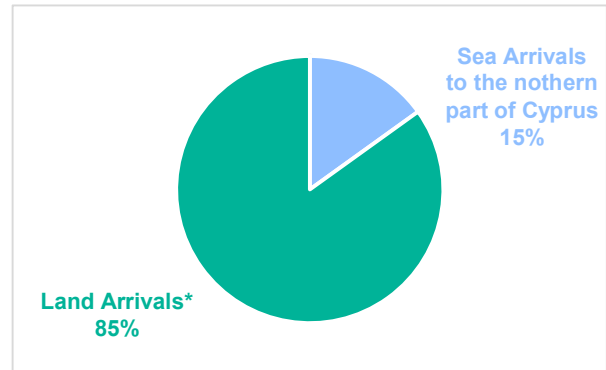

September 2024

Monthly arrivals trends: 2022, 2023 and 2024 (persons)

Cyprus' geographical context

Age-Gender Breakdown

ALL ARRIVALS

■ Men ■ Women ■ Accompanied Children ■ Unaccompanied Children

SEA ARRIVALS

LAND ARRIVALS

SEA AND LAND ARRIVALS

*Land arrivals include individuals who arrived in the northern part of Cyprus by air and crossed the Green Line into the government-controlled areas of Cyprus.

SEA ARRIVALS BY MONTH / YEAR

TOP 5 COUNTRIES OF ORIGIN OF NEW ARRIVALS

Note: For an overview of asylum applications and decisions, please see our monthly **Country Fact Sheet**.

Key Figures and Comparisons

Total arrivals this month: **292** persons

Compared with **960** in September 2023.

Total arrivals year to date: **5,153** persons

-32% compared with **7,553** in September 2023.

Total number of boat arrivals this month: **0** boats

compared with **19** boats in September 2023.