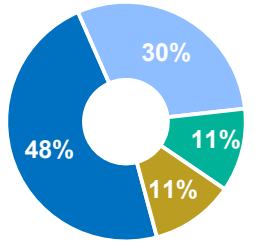

LAND ARRIVALS