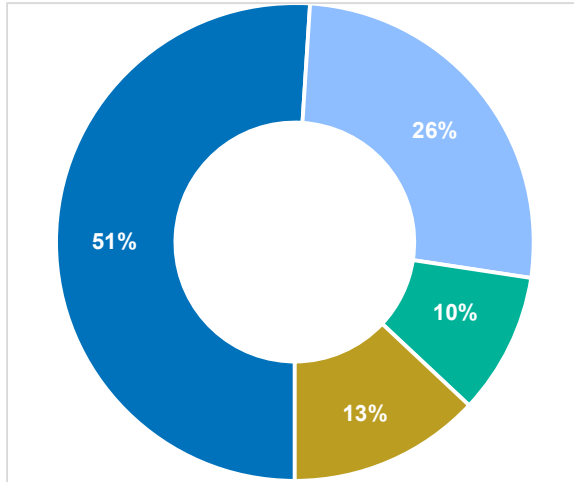

September 2024

Monthly arrivals trends: 2022, 2023 and 2024 (persons)

Cyprus' geographical context

Age-Gender Breakdown

ALL ARRIVALS

■ Men ■ Women ■ Accompanied Children ■ Unaccompanied Children

SEA ARRIVALS

LAND ARRIVALS

SEA AND LAND ARRIVALS

*Land arrivals include individuals who arrived in the northern part of Cyprus by air and crossed the Green Line into the government-controlled areas of Cyprus.

SEA ARRIVALS BY MONTH / YEAR

TOP 5 COUNTRIES OF ORIGIN OF NEW ARRIVALS

Note: For an overview of asylum applications and decisions, please see our monthly **Country Fact Sheet**.

Key Figures and Comparisons

Total arrivals this month: **292** persons

Compared with **960** in September 2023.

Total arrivals year to date: **5,153** persons

-32% compared with **7,553** in September 2023.

Total number of boat arrivals this month: **0** boats

compared with **19** boats in September 2023.