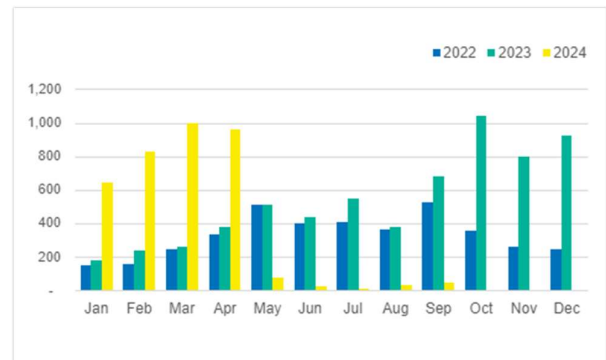

September 2024

Monthly arrivals trends: 2022, 2023 and 2024 (persons)

Cyprus' geographical context

Age-Gender Breakdown

ALL ARRIVALS

■ Men ■ Women ■ Accompanied Children ■ Unaccompanied Children

SEA ARRIVALS

LAND ARRIVALS

SEA AND LAND ARRIVALS

*Land arrivals include individuals who arrived in the northern part of Cyprus by air and crossed the Green Line into the government-controlled areas of Cyprus.

SEA ARRIVALS BY MONTH / YEAR

TOP 5 COUNTRIES OF ORIGIN OF NEW ARRIVALS

Note: For an overview of asylum applications and decisions, please see our monthly **Country Fact Sheet**.

Key Figures and Comparisons

Total arrivals this month: **292** persons

Compared with **960** in September 2023.

Total arrivals year to date: **5,153** persons

-32% compared with **7,553** in September 2023.

Total number of boat arrivals this month: **0** boats

compared with **19** boats in September 2023.