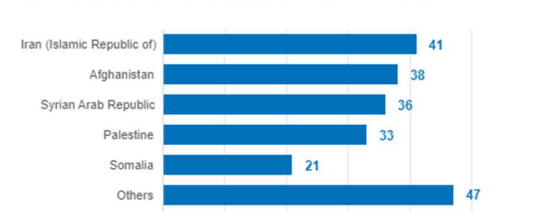

TOP 5 COUNTRIES OF ORIGIN OF NEW ARRIVALS

Note: For an overview of asylum applications and decisions, please see our monthly **Country Fact Sheet**.

Key Figures and Comparisons

Total arrivals this month: **216** persons

Compared with **638** in August 2023.

Total arrivals year to date: **4,861** persons

-30% compared with **6,593** in August 2023.

Total number of boat arrivals this month: **0** boats

compared with **8** boats in August 2023.