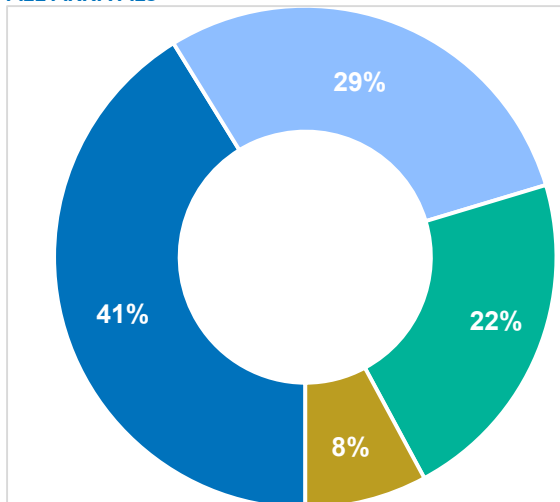

Age-Gender Breakdown

ALL ARRIVALS

■ Men ■ Women ■ Accompanied Children ■ Unaccompanied Children