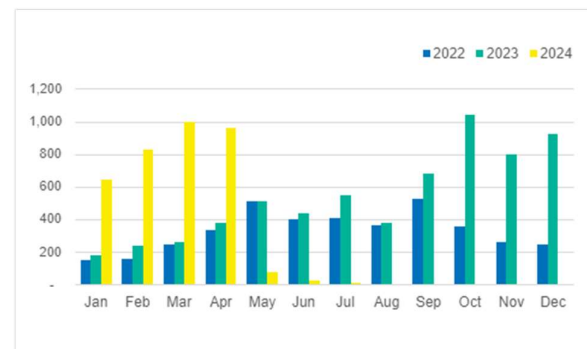

July 2024

Monthly arrivals trends: 2022, 2023 and 2024 (persons)

Cyprus' geographical context

Age-Gender Breakdown

ALL ARRIVALS

SEA ARRIVALS

LAND ARRIVALS

TOP 5 COUNTRIES OF ORIGIN OF NEW ARRIVALS

SEA ARRIVALS BY MONTH / YEAR

Key Figures and Comparisons

Total arrivals this month: **171** persons

Compared with **880** in July 2023.

Total arrivals year to date: **4,645** persons
-22% compared with **5,955** in July 2023.

Total number of boat arrivals this month: **0**
compared with **14 boats** in July 2023.