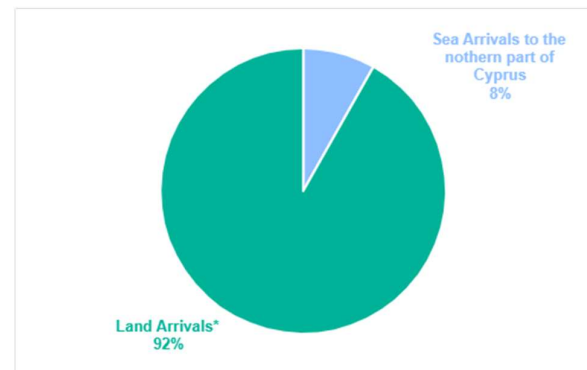

July 2024

Monthly arrivals trends: 2022, 2023 and 2024 (persons)

Cyprus' geographical context

Age-Gender Breakdown

ALL ARRIVALS

SEA ARRIVALS

LAND ARRIVALS

TOP 5 COUNTRIES OF ORIGIN OF NEW ARRIVALS

Note: For an overview of asylum applications and decisions, please see our monthly **Country Fact Sheet**.

SEA AND LAND ARRIVALS

*Land arrivals include individuals who arrived in the northern part of Cyprus by air and crossed the Green Line into the government-controlled areas of Cyprus.

SEA ARRIVALS BY MONTH / YEAR

Key Figures and Comparisons

Total arrivals this month: **171** persons

Compared with **880** in July 2023.

Total arrivals year to date: **4,645** persons
-22% compared with **5,955** in July 2023.

Total number of boat arrivals this month: **0**
compared with **14 boats** in July 2023.