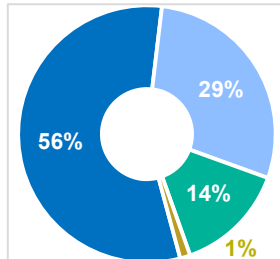

July 2024

Monthly arrivals trends: 2022, 2023 and 2024 (persons)

Cyprus' geographical context

Age-Gender Breakdown

ALL ARRIVALS

SEA ARRIVALS

LAND ARRIVALS

TOP 5 COUNTRIES OF ORIGIN OF NEW ARRIVALS

Note: For an overview of asylum applications and decisions, please see our monthly **Country Fact Sheet**.

SEA AND LAND ARRIVALS

*Land arrivals include individuals who arrived in the northern part of Cyprus by air and crossed the Green Line into the government-controlled areas of Cyprus.

SEA ARRIVALS BY MONTH / YEAR

Key Figures and Comparisons

Total arrivals this month: **171** persons

Compared with **880** in July 2023.

Total arrivals year to date: **4,645** persons
-22% compared with **5,955** in July 2023.