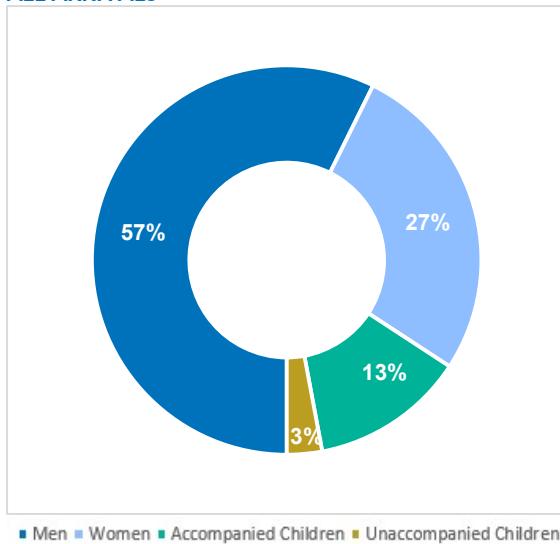

July 2024

Monthly arrivals trends: 2022, 2023 and 2024 (persons)

Cyprus' geographical context

Age-Gender Breakdown

ALL ARRIVALS

SEA ARRIVALS

LAND ARRIVALS

TOP 5 COUNTRIES OF ORIGIN OF NEW ARRIVALS

SEA ARRIVALS BY MONTH / YEAR

Key Figures and Comparisons

Total arrivals this month: **171** persons

Compared with **880** in July 2023.

Total arrivals year to date: **4,645** persons
-22% compared with **5,955** in July 2023.