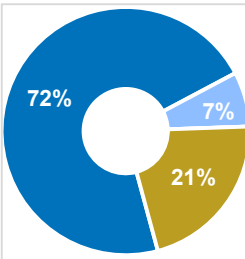

July 2024

Monthly arrivals trends: 2022, 2023 and 2024 (persons)

Cyprus' geographical context

Age-Gender Breakdown

ALL ARRIVALS

SEA ARRIVALS

LAND ARRIVALS

TOP 5 COUNTRIES OF ORIGIN OF NEW ARRIVALS

SEA ARRIVALS BY MONTH / YEAR

Key Figures and Comparisons

Total arrivals this month: **171** persons

Compared with **880** in July 2023.

Total arrivals year to date: **4,645** persons
-22% compared with **5,955** in July 2023.