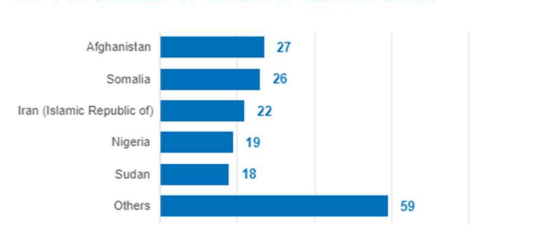

July 2024

Monthly arrivals trends: 2022, 2023 and 2024 (persons)

Cyprus' geographical context

Age-Gender Breakdown

ALL ARRIVALS

SEA ARRIVALS

LAND ARRIVALS

TOP 5 COUNTRIES OF ORIGIN OF NEW ARRIVALS

SEA ARRIVALS BY MONTH / YEAR

Key Figures and Comparisons

Total arrivals this month: **171** persons

Compared with **880** in July 2023.

Total arrivals year to date: **4,645** persons
-22% compared with **5,955** in July 2023.