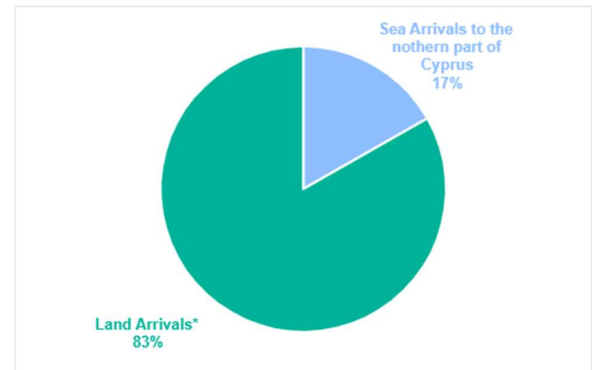

June 2024

Monthly arrivals trends: 2022, 2023 and 2024 (persons)

Cyprus' geographical context

Age-Gender Breakdown

ALL ARRIVALS

■ Men ■ Women ■ Accompanied Children ■ Unaccompanied Children

SEA AND LAND ARRIVALS

*Land arrivals include individuals who arrived in the northern part of Cyprus by air and crossed the Green Line into the government-controlled areas of Cyprus.

SEA ARRIVALS

LAND ARRIVALS

SEA ARRIVALS BY MONTH / YEAR

TOP 5 COUNTRIES OF ORIGIN OF NEW ARRIVALS

Note: For an overview of asylum applications and decisions, please see our monthly Country Fact Sheet.

Key Figures and Comparisons

Total arrivals so far this month: **155** persons

Compared with **726** in June 2023.

Total arrivals year to date: **4,474** persons

-12.5% compared with **5,075** in June 2023.

Total number of boat arrivals this month: **0**

compared with **6 boats** in June 2023.