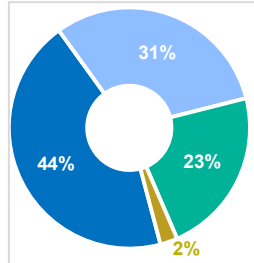

June 2024

Monthly arrivals trends: 2022, 2023 and 2024 (persons)

Cyprus' geographical context

Age-Gender Breakdown

ALL ARRIVALS

■ Men ■ Women ■ Accompanied Children ■ Unaccompanied Children

SEA AND LAND ARRIVALS

*Land arrivals include individuals who arrived in the northern part of Cyprus by air and crossed the Green Line into the government-controlled areas of Cyprus.

SEA ARRIVALS

LAND ARRIVALS

SEA ARRIVALS BY MONTH / YEAR

Compared with **726** in June 2023.

Total arrivals year to date: **4,474** persons

-12.5% compared with **5,075** in June 2023.

Total number of boat arrivals this month: **0**

compared with **6 boats** in June 2023.