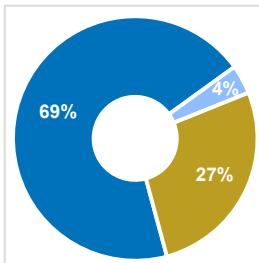

June 2024

Monthly arrivals trends: 2022, 2023 and 2024 (persons)

Cyprus' geographical context

Age-Gender Breakdown

ALL ARRIVALS

■ Men ■ Women ■ Accompanied Children ■ Unaccompanied Children

SEA AND LAND ARRIVALS

*Land arrivals include individuals who arrived in the northern part of Cyprus by air and crossed the Green Line into the government-controlled areas of Cyprus.

SEA ARRIVALS

LAND ARRIVALS

SEA ARRIVALS BY MONTH / YEAR

Compared with **726** in June 2023.

Total arrivals year to date: **4,474** persons

-12.5% compared with **5,075** in June 2023.

Total number of boat arrivals this month: **0**

compared with **6 boats** in June 2023.