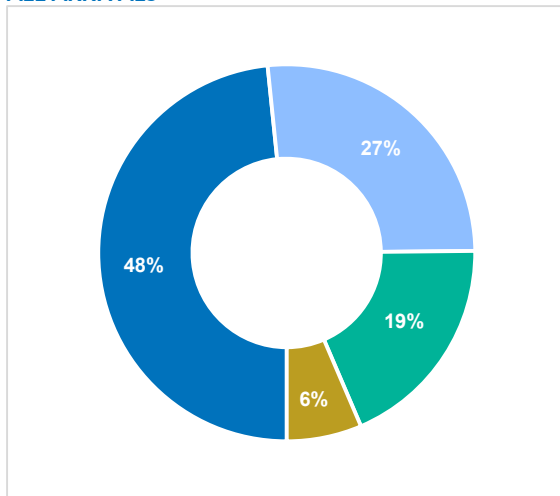

June 2024

Monthly arrivals trends: 2022, 2023 and 2024 (persons)

Cyprus' geographical context

Age-Gender Breakdown

ALL ARRIVALS

■ Men ■ Women ■ Accompanied Children ■ Unaccompanied Children

SEA AND LAND ARRIVALS

*Land arrivals include individuals who arrived in the northern part of Cyprus by air and crossed the Green Line into the government-controlled areas of Cyprus.

SEA ARRIVALS

LAND ARRIVALS

SEA ARRIVALS BY MONTH / YEAR

TOP 5 COUNTRIES OF ORIGIN OF NEW ARRIVALS

Note: For an overview of asylum applications and decisions, please see our monthly Country Fact Sheet.

Key Figures and Comparisons

Total arrivals so far this month: **155** persons

Compared with **726** in June 2023.

Total arrivals year to date: **4,474** persons

-12.5% compared with **5,075** in June 2023.

Total number of boat arrivals this month: **0**

compared with **6 boats** in June 2023.