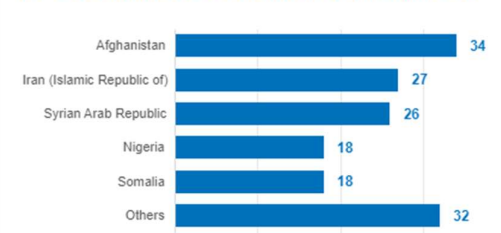

June 2024

Monthly arrivals trends: 2022, 2023 and 2024 (persons)

Cyprus' geographical context

Age-Gender Breakdown

ALL ARRIVALS

■ Men ■ Women ■ Accompanied Children ■ Unaccompanied Children

SEA AND LAND ARRIVALS

*Land arrivals include individuals who arrived in the northern part of Cyprus by air and crossed the Green Line into the government-controlled areas of Cyprus.

SEA ARRIVALS

LAND ARRIVALS

SEA ARRIVALS BY MONTH / YEAR

TOP 5 COUNTRIES OF ORIGIN OF NEW ARRIVALS

Note: For an overview of asylum applications and decisions, please see our monthly Country Fact Sheet.

Key Figures and Comparisons

Total arrivals so far this month: **155** persons