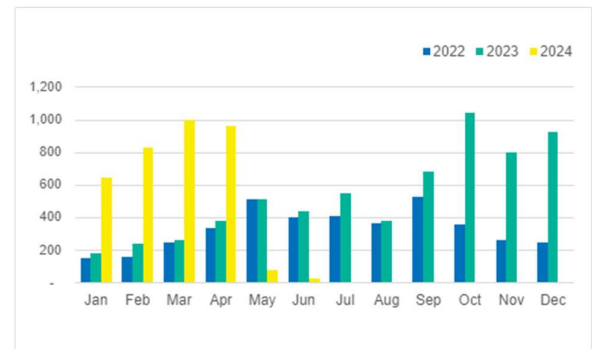

June 2024

Monthly arrivals trends: 2022, 2023 and 2024 (persons)

Cyprus' geographical context

Age-Gender Breakdown

ALL ARRIVALS

■ Men ■ Women ■ Accompanied Children ■ Unaccompanied Children

SEA AND LAND ARRIVALS

*Land arrivals include individuals who arrived in the northern part of Cyprus by air and crossed the Green Line into the government-controlled areas of Cyprus.

SEA ARRIVALS

LAND ARRIVALS

SEA ARRIVALS BY MONTH / YEAR

TOP 5 COUNTRIES OF ORIGIN OF NEW ARRIVALS

Note: For an overview of asylum applications and decisions, please see our monthly Country Fact Sheet.

Key Figures and Comparisons

Total arrivals so far this month: **155** persons

Compared with **726** in June 2023.

Total arrivals year to date: **4,474** persons

-12.5% compared with **5,075** in June 2023.

Total number of boat arrivals this month: **0**

compared with **6 boats** in June 2023.